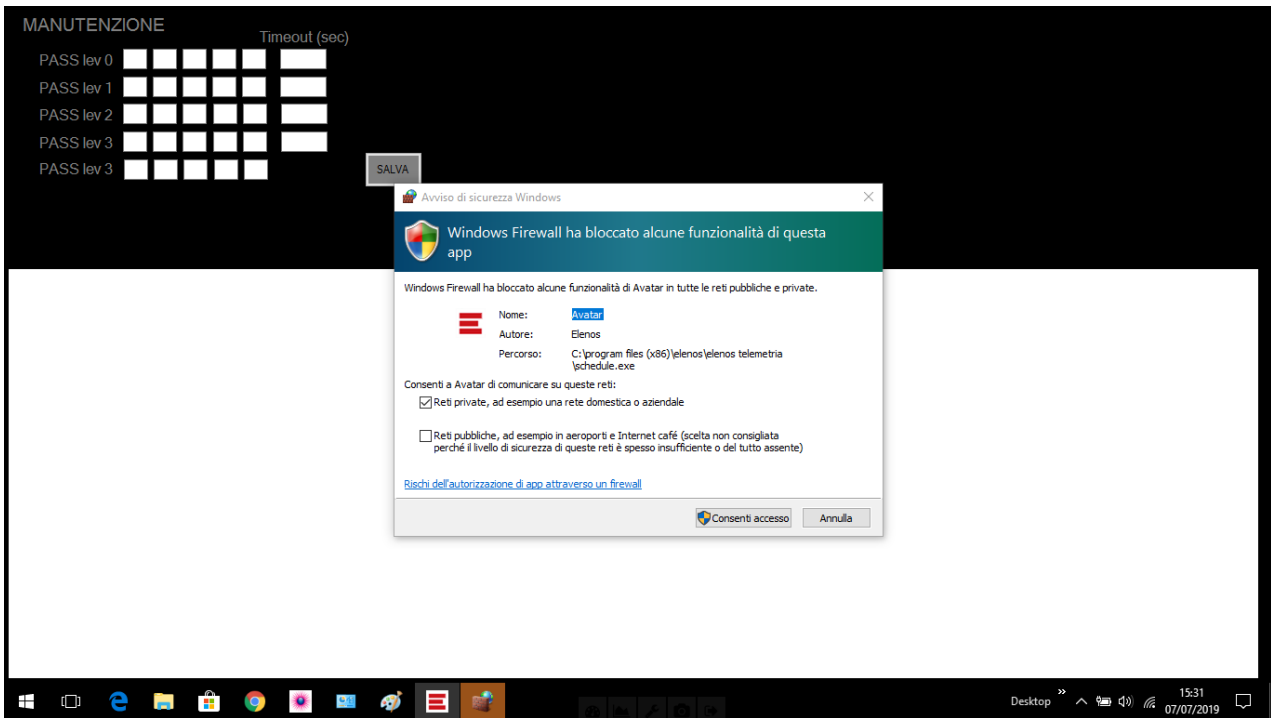

Click on "Consenti accesso"