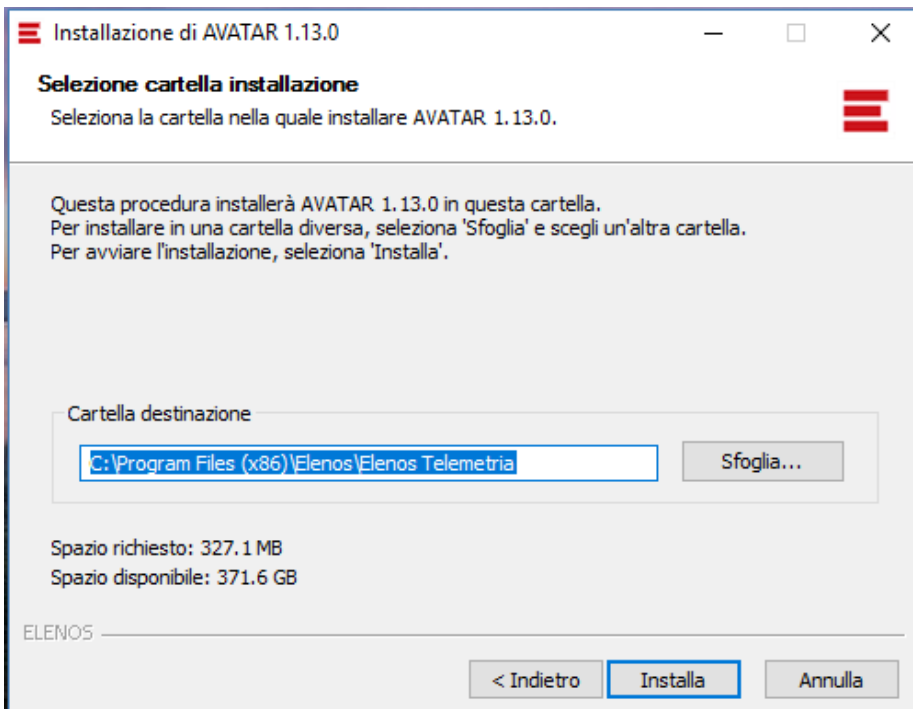

ELENOS srl

VAT N. IT 004 155 403 84

44028 Via Amendola 9
Poggio Renatico FE - Italy
Telephone +39 0532 82 99 65
Fax +39 0532 82 91 77

www.elenos.com

RADIO & TV
BROADCAST EQUIPMENT
AND SOLUTIONS WORLDWIDE

elenos group
DEDICATED RELIABLE CREATIVE