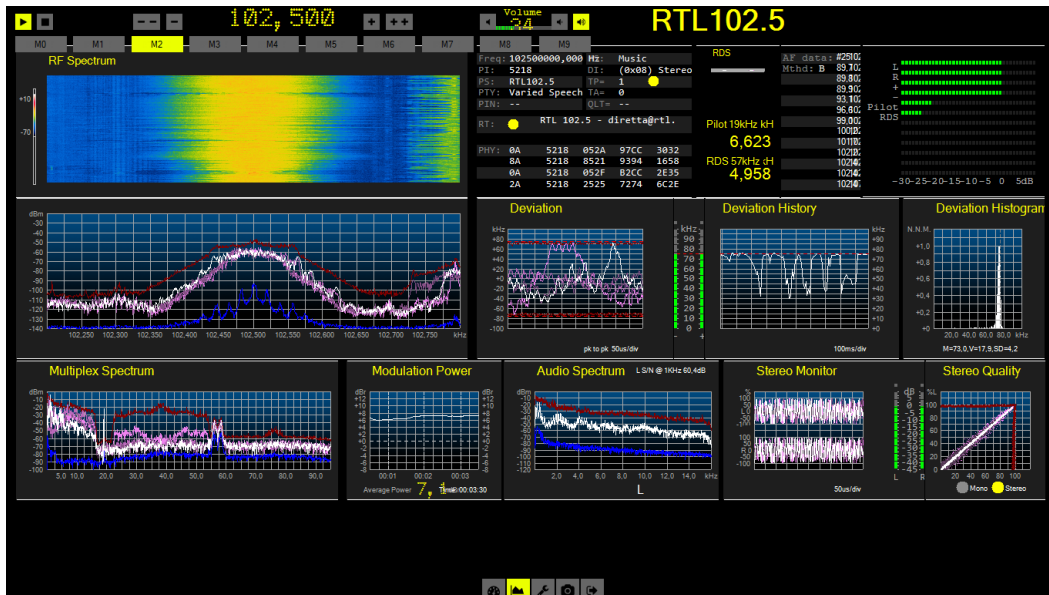

 **elenos group**
DEDICATED RELIABLE CREATIVE

Click the arrow on the left high corner of the screen and the software will start.

If you have an FM antenna connected to the VHF BNC input of Signal Predator, and you have set a frequency where there is a station, you will see something similar to the next screen: