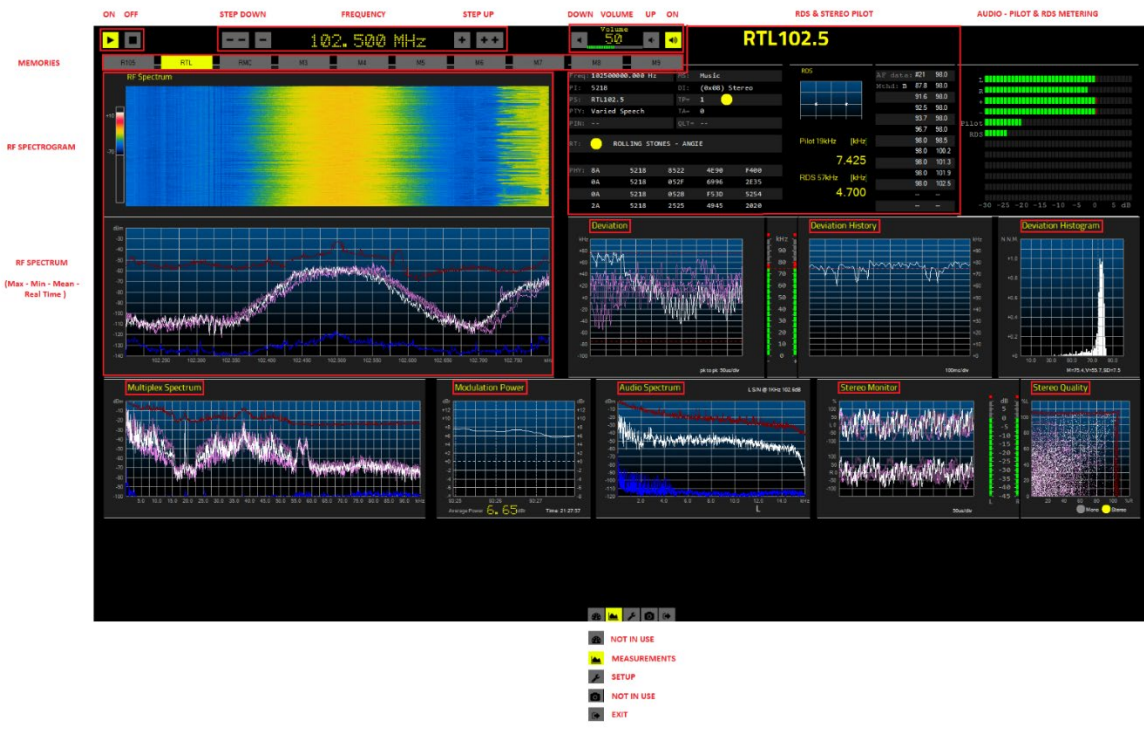

ELENOS srl

VAT N. IT 004 155 403 84

44028 Via Amendola 9
Poggio Renatico FE - Italy
Telephone +39 0532 82 99 65
Fax +39 0532 82 91 77

www.elenos.com

RADIO & TV
BROADCAST EQUIPMENT
AND SOLUTIONS WORLDWIDE

elenos group
DEDICATED RELIABLE CREATIVE