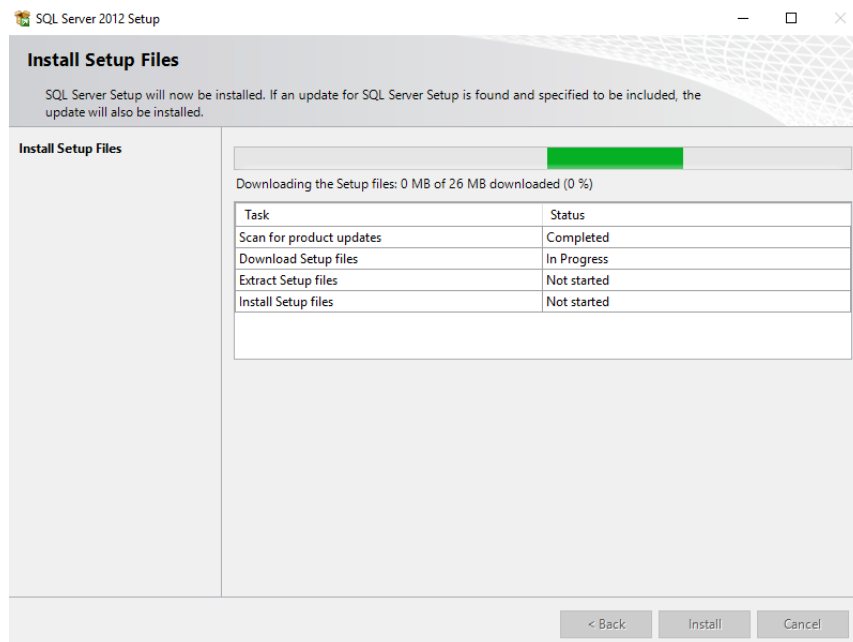

Installation will end. Click “Fine”

The software will now install the drivers for the hardware. Do not disconnect the hardware even if requested.

At this stage you will have an icon on the desktop like this: